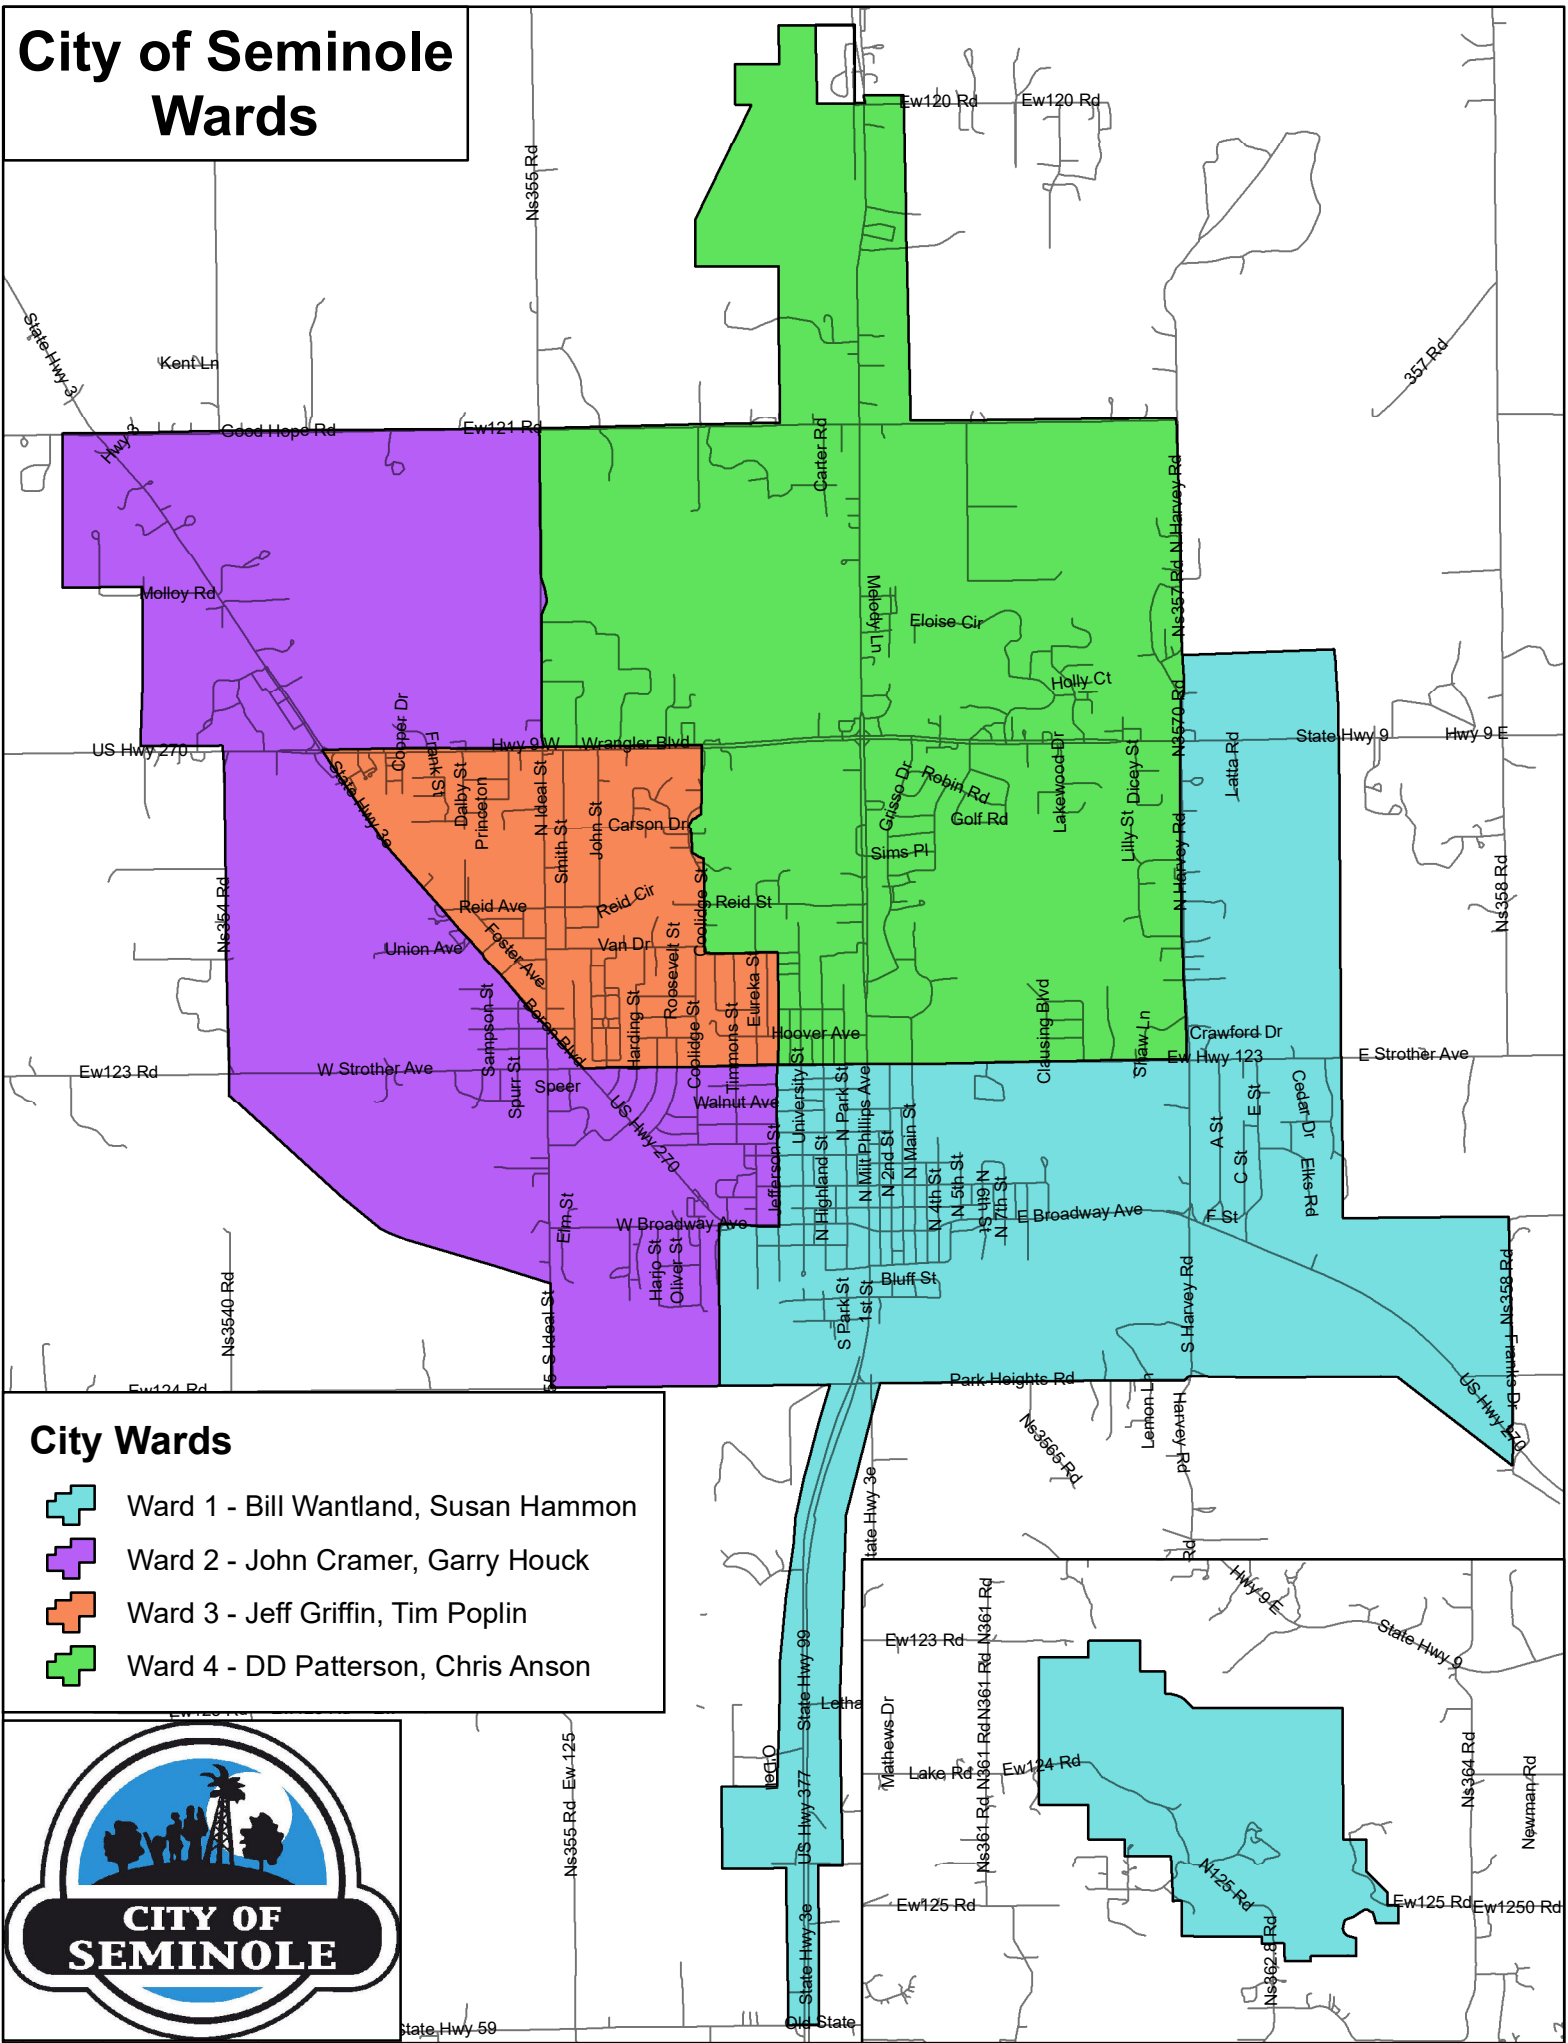

# City of Seminole Wards

## City Wards

-  Ward 1 - Bill Wantland, Susan Hammon
-  Ward 2 - John Cramer, Garry Houck
-  Ward 3 - Jeff Griffin, Tim Poplin
-  Ward 4 - DD Patterson, Chris Anson