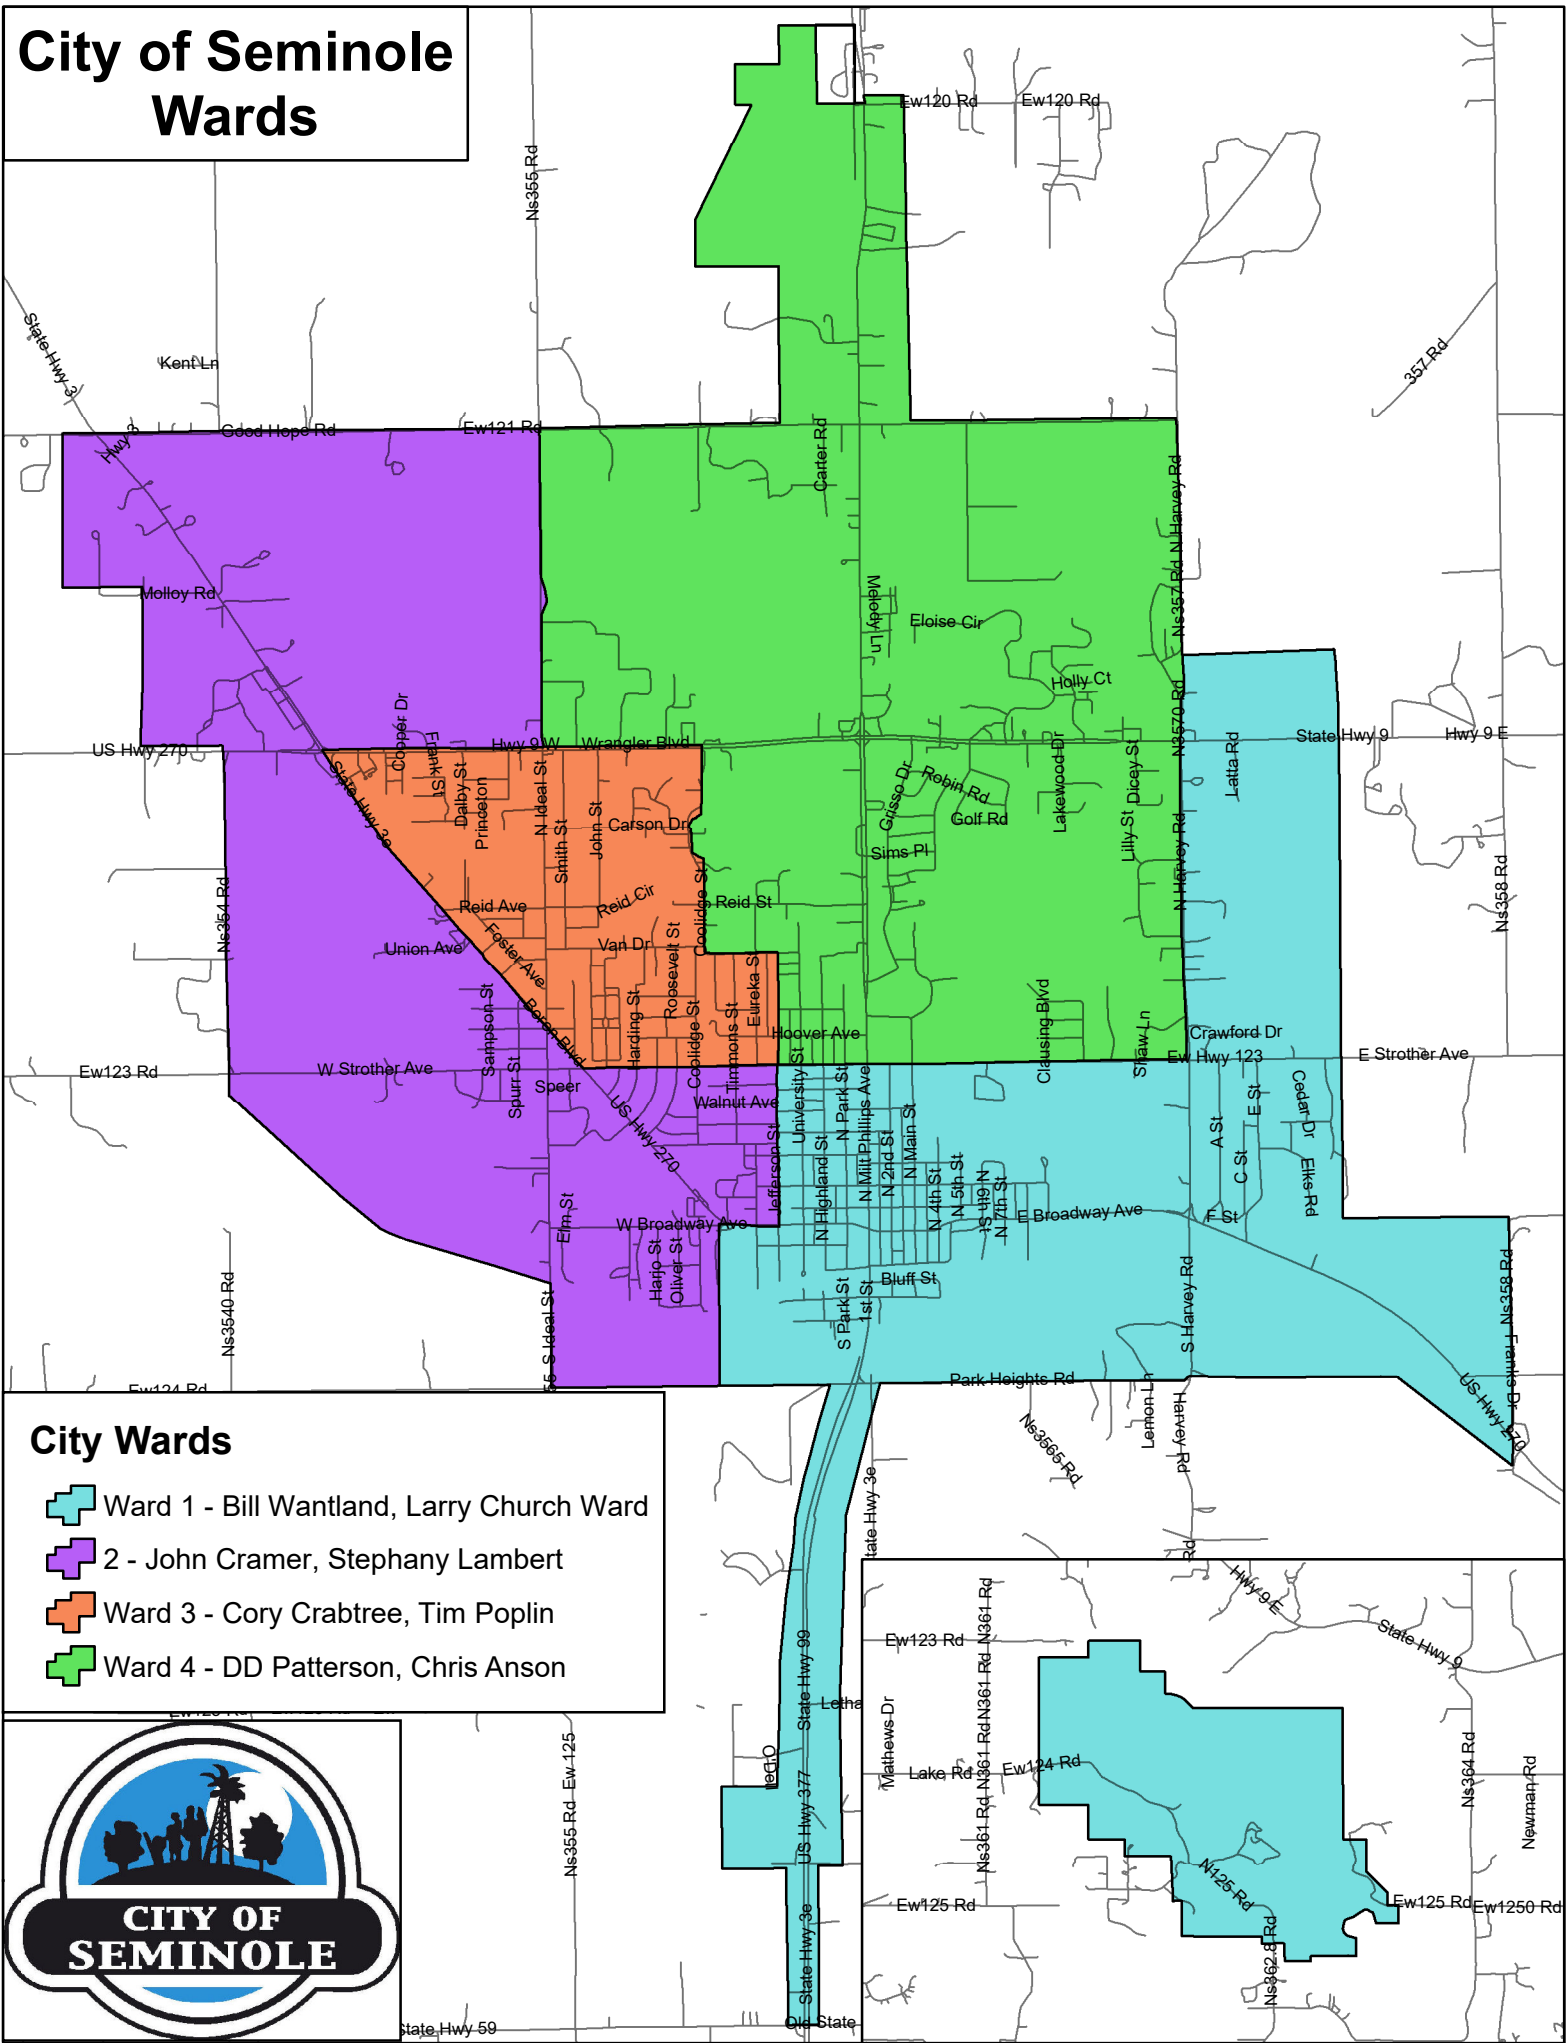

# City of Seminole Wards

## City Wards

-  Ward 1 - Bill Wantland, Larry Church Ward
-  Ward 2 - John Cramer, Stephany Lambert
-  Ward 3 - Cory Crabtree, Tim Poplin
-  Ward 4 - DD Patterson, Chris Anson